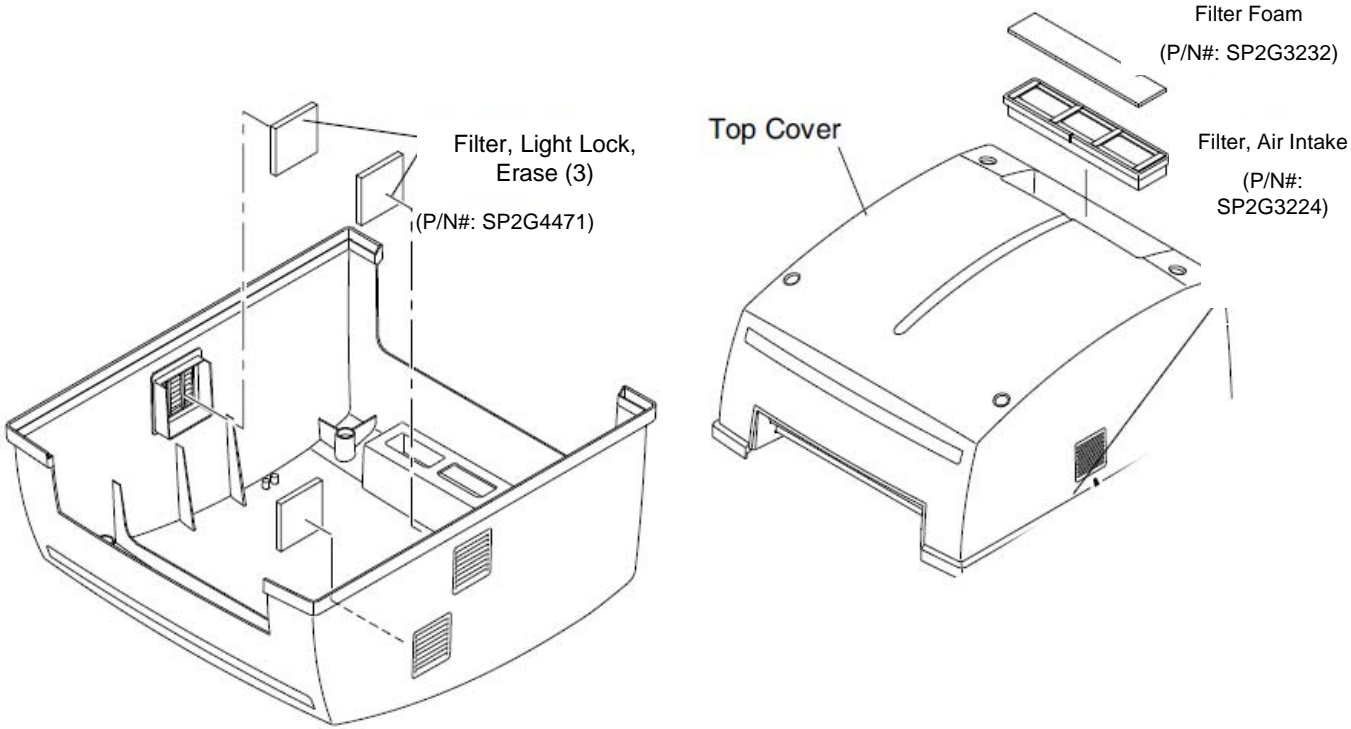

# Air Filtration Replacement Parts

Part #	Description	Qty Required
SP2G4471	Filter, Light Lock, Erase	3
SP2G3232	Filter, Foam	1
SP2G3224	Filter, Air Intake	1